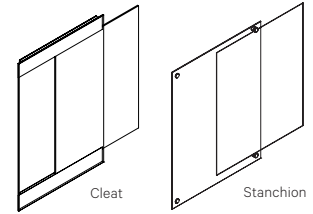

# GlassWrite Envoy

A display and presentation board providing patient, guest or signage solution. GlassWrite Envoy is designed for continued and dynamic use with its dry-erase, guaranteed-to-clean, crystal clear glass covering. Leverage artwork, charts, images and information in lightweight boards, which can be easily switched without the use of tools. To change your artwork, simply slide your boards under the GlassWrite surface.

	Stanchion Mount	Cleat Mount	Optional Décor Insert*	Optional EganINK on top/bottom (3" border) for cleat mount only
24" w x 36" h (Standard Poster)	\$660	\$760	*\$190	**90
27" w x 40" h (Movie Poster)*	\$770	\$890	*\$240	**115
36" w x 48" h	\$1 590	\$1 830	*360	**180
40" w x 60" h (Bus Stop Poster)	\$1 840	\$2 110	*530	**250

Custom sizes available - Select next larger size and add \$150 to list / item  
 \*Decor panel insert sold separately, add price in chart above to overall list price.  
 \*\*Optional EganINK on top and bottom (3" border) for cleat mount Envoy