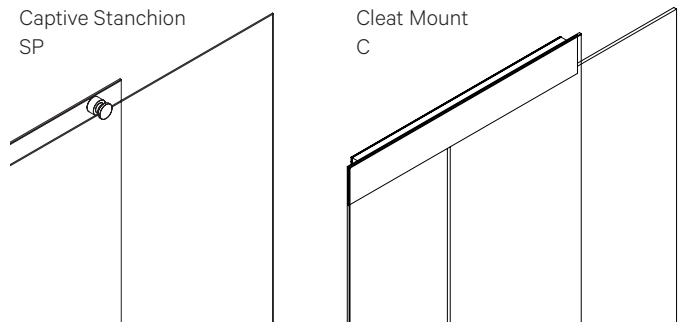

3. EGANINK

Specify EganINK on Glass for a minimum upcharge of $200 or $25/ sqft

HOW TO ORDER

DGE 60 48 SP I _____

1. Product Code   Width   Height   2. Mount   3. EganINK File (supplied by Egan)

WHAT'S IN THE BOX

- Mount specified included
- Two (2) assorted color Dry-Erase Markers
- One (1) EganCloth