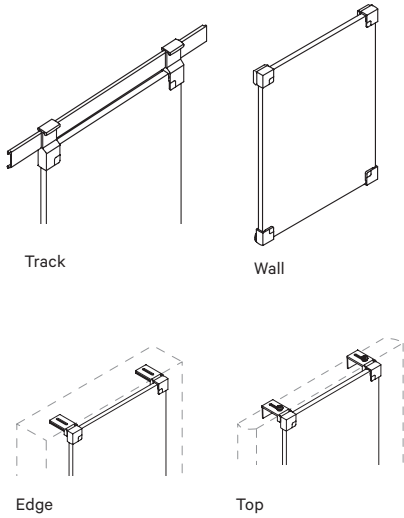

# Lightweight: VersaBoard

The most effective and versatile whiteboard in the world. The EVS™ surface hangs portrait or switches to landscape in seconds, with mounting options to suit every need. Incredibly lightweight, weighing as little as 3 1/2 lbs. Egan VersaBoard is reversible, offering double the work surface - and guaranteed-to-clean!

### 1 Board

Dimensions	Track Mount	Wall Mount	Edge Mount	Top Mount
26"w x 36"h	\$410	\$410	\$410	\$425
36"w x 48"h	\$760	\$760	\$760	\$760