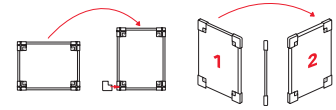

# Lightweight: VersaBoard

The most effective and versatile whiteboard in the world. The EVS™ surface hangs portrait or switches to landscape in seconds, with mounting options to suit every need. Incredibly lightweight, weighing as little as 3 1/2 lbs. Egan VersaBoard is reversible, offering double the work surface - and guaranteed-to-clean!

### 1 Board

Dimensions	Track Mount	Wall Mount	Edge Mount	Top Mount
26"w x 36"h	\$410	\$410	\$410	\$425
36"w x 48"h	\$760	\$760	\$760	\$760