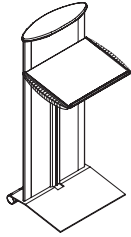

# OVO

Egan's commitment to design is showcased in this exciting aluminum lectern. Soft rubber grips keep the presenter firmly connected to their presentation. The document platform is an angled surface with a lip at the front and is suitable for reference notes, includes soft rubber grips, and is height-adjustable 37" h–40" h. Adjusts to horizontal for laptop use. The perforated steel front available in any of our Smooth Etex finishes. The front panel is available in wood veneer.

Dimensions	Etex	Veneer	
22 1/2" w x 49" h x 21" d	\$3 230	\$3 230	Document Shelf: Angled 19" w x 15" d with lip to keep notes in place Below Shelf Storage: 13" w x 4" d (reduces to 1" d at front) Height-adjustable document platform adjusts from 37" h to 40" h Document Platform, Crown and Casters finished black only