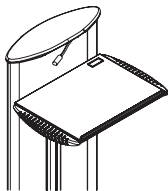

OVO

Egan's commitment to design is showcased in this exciting aluminum lectern. Soft rubber grips keep the presenter firmly connected to their presentation. The document platform is an angled surface with a lip at the front and is suitable for reference notes, includes soft rubber grips, and is height-adjustable 37" h–40" h. Adjusts to horizontal for laptop use. The perforated steel front available in any of our Smooth Etex finishes. The front panel is available in wood veneer.

Dimensions	Etex	Veneer	
22 1/2" w x 49" h x 21" d	$3 230	$3 230	Document Shelf: Angled 19" w x 15" d with lip to keep notes in place Below Shelf Storage: 13" w x 4" d (reduces to 1" d at front) Height-adjustable document platform adjusts from 37" h to 40" h Document Platform, Crown and Casters finished black only

1. PRODUCT CODE

Code	Description
OVLW	OVO Lectern

2. FINISH

Etex Finish

EganMetallic	Black	Charcoal	Gray	Platinum	Putty	Sand	Slate	Taupe
EM	BL	CL	GR	PT	PY	SN	SL	TA

Smooth Etex finish is available only on perforated front panel. Solid back panel is black only

Wood Veneer

Light Oak	Medium Oak	Dark Oak	Black Oak	Cherry	Mahogany	Natural Maple	Walnut
LO	MO	DO	BO	CH	MA	MP	WA

Custom Stain available - Add $250 to list, per item

3. OPTIONS

Code	Price	Description
B	$220	Light - 6" electric goose neck lamp complete with dimmer switch.
T	$180	Clock - Liquid Crystal Display clock with front control buttons. The clock is flush-mounted in the top right corner of the crown support. Battery included.
PS	$110	Power Strip - The PowerStrip has 6 outlets with a 4' cord. Mounts in the back of the document platform storage area.

HOW TO ORDER

OVLW CL BTPS