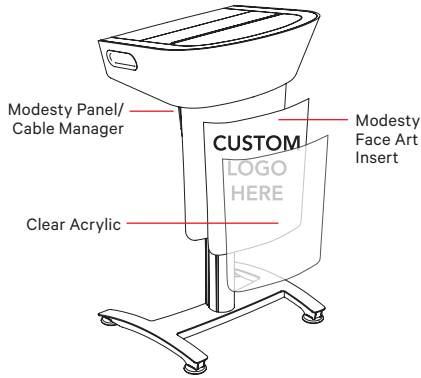

Code	Description	Price
OV	OVO Perforated Steel	\$415
AC	Clear Acrylic*	\$310
VP	Veneer Panel	\$600
BP	Basic Panel, No Facing	\$0

\* May be paired with Modesty Face Art insert

EganMetallic	Black	Charcoal	Gray	Platinum
EM	BL	CL	GR	PT