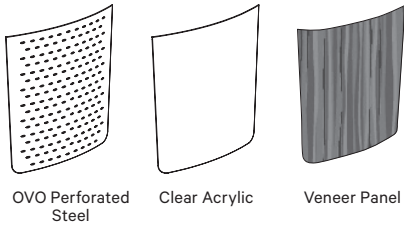

4. Modesty Facing Options

OVO Perforated Steel   Clear Acrylic   Veneer Panel

Code	Description	Price
OV	OVO Perforated Steel	$415
AC	Clear Acrylic*	$310
VP	Veneer Panel	$600
BP	Basic Panel, No Facing	$0

* May be paired with Modesty Face Art insert