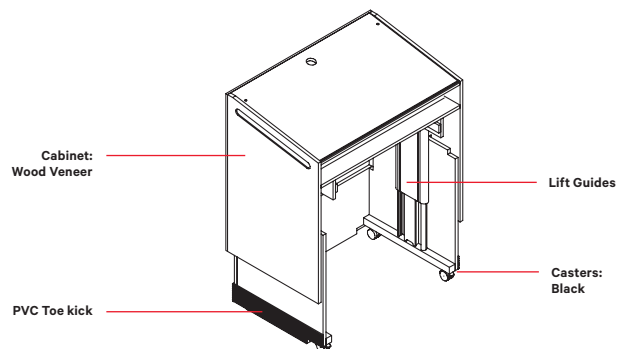

Wood Veneer ADA

Height-adjustable, real wood veneer ADA Lectern is equipped with a push button electric-lift mechanism that adjusts the working height 34"-44". Inside clearance accommodates wheelchair access and complies with universal design and the Americans with Disabilities Act. Wiring grommets for field setup of laptops, tablets and microphone.

Dimensions	Wood Veneer	
Upper Position: 37 3/4"w x 44"h x 24"d	$9 250	The electric-lift motor has a one-year warranty 2" locking casters for easy mobility
Lower Position: 37 3/4"w x 34"h x 24"d		
Worksurface: 36 1/2"w x 24"d		
Inside Clearance: 30"w x 24"d		

1. PRODUCT CODE

Code	Description
LCLH	Wood Veneer ADA

2. FINISH

Light Oak	Medium Oak	Dark Oak	Black Oak	Cherry	Mahogany	Natural Maple	Walnut
LO	MO	DO	BO	CH	MA	MP	WA

Custom Stain available - Add $250 to list, per item

3. OPTIONS

Code	Price	Description
B	$220	Light - 12" electric goose neck lamp complete with dimmer switch.
T	$180	Clock - Liquid Crystal Display clock with front control buttons. The clock is flush-mounted in the top right corner of the crown support. Battery included.

HOW TO ORDER

LCLH MP BT

1. Product Code   2. Finish   3. Options

Specify finish followed by options, as shown in sample code below.