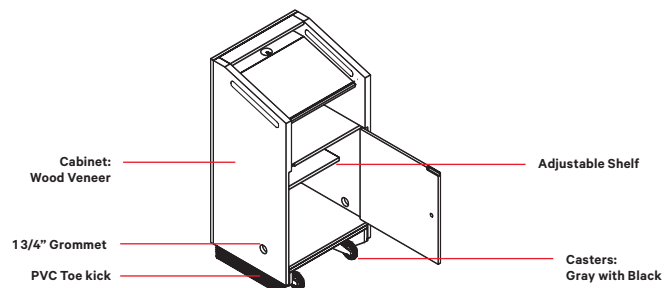

HOW TO ORDER

LCLF MP BT

1. Product Code   2. Finish   3. Options

Specify finish followed by options, as shown in sample code below
Veneer finish only, for Etex finish, see 202 EganLectern