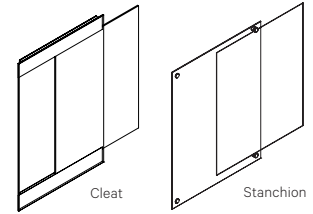

# GlassWrite Envoy

A display and presentation board providing patient, guest or signage solution. GlassWrite Envoy is designed for continued and dynamic use with its dry-erase, guaranteed-to-clean, crystal clear glass covering. Leverage artwork, charts, images and information in lightweight boards, which can be easily switched without the use of tools. To change your artwork, simply slide your boards under the GlassWrite surface.

	Stanchion Mount	Cleat Mount	Optional Décor Insert*	Optional EganINK on top/bottom (3" border) for cleat mount only
24" w x 36" h (Decor Panel 23" w x 35" h x .023" d)	\$660	\$760	*\$190	**90
27" w x 40" h (Decor Panel 26" w x 39" h x .023" d)	\$770	\$890	*\$240	**115
36" w x 48" h (Decor Panel 35" w x 47" h x .023" d)	\$1 590	\$1 830	*360	**180
40" w x 60" h (Decor Panel 39" w x 59" h x .023" d)	\$1 840	\$2 110	*530	**250

Custom sizes available - Select next larger size and add \$150 to list / item

\*Decor panel insert sold separately, add price in chart above to overall list price. Printed one side.

\*\*Optional EganINK on top and bottom (3" border) for cleat mount Envoy