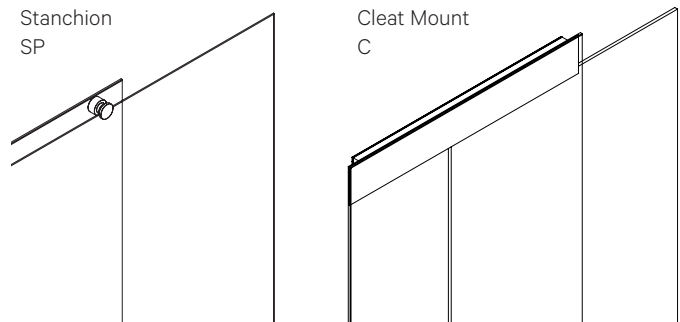

2. MOUNT

Code	Description
SP	Stanchion
C	Cleat

Top and bottom of cleat mount is NeoMagnet compatible.

3. EGANINK

Specify EganINK on Glass for a minimum upcharge of $200 or $25/ sqft

HOW TO ORDER

DGE 60 48 SP I _____

1. Product Code   Width   Height   2. Mount   3. EganINK File (supplied by Egan)

WHAT'S IN THE BOX

- Mount specified included
- Two (2) assorted color Dry-Erase Markers
- One (1) EganCloth

Glass Markerboards