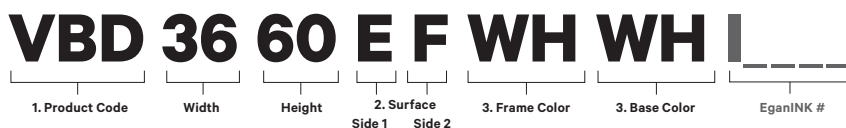

2. GLASS COLOR

Code	Description	Price
WH	White	\$ 0
IP	Infinite Palette	\$ 0

To see all 1,050 colors in the Egan Infinite Color Palette, visit egan.com

3. FRAME & BASE

Code	Description	Price
WH	White	\$ 0
CA	Clear Anodized	\$ 0
CC	Custom Color	\$ 150

EGANINK

Specify EganINK on EVS or Glass for a minimum upcharge of \$200 or \$25/sf

HOW TO ORDER

WHAT'S IN THE BOX

Two (2) assorted color Dry-Erase Markers
One (1) EganCloth