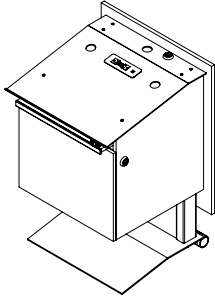

Audio Visual Height Adjustable Lectern

The AVA lectern is a height-adjustable podium with an elegant, modern design. Finished in wood veneer and powder-coated base and top, the AVA lectern comes with various key features to support you through your presentations. Some key features include a power height adjustment from 31-1/2" to 42-3/8," built-in wheels on base for mobility, pull-out shelf, and a 1 3/4" diameter holes for cabling, monitor arm, microphone restraint or in/out cabling. ADA Compliant.

Dimensions	Wood Veneer	
Upper Position: 42 1/8"h to 27 1/2"w	\$8 220	ADA Compliant
Lower Position: 31 1/2"h to 27 1/2"w		
Worksurface: 25 1/4"l x 27 1/2"w		
Inside Clearance: 17 1/2"h x 16 3/4"w		

1. PRODUCT CODE