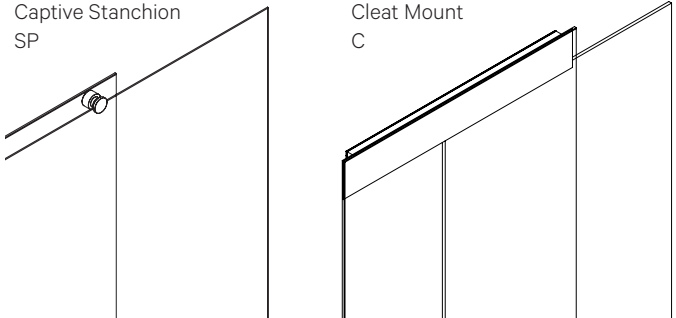

	Stanchion Mount	Cleat Mount	Optional Décor Insert*	Optional EganINK on top/bottom (3" border) for cleat mount only
24" w x 36" h (Standard Poster)	\$540	\$620	\$160*	\$90**
27" w x 40" h (Movie Poster)*	\$630	\$720	\$200*	\$115**
36" w x 48" h	\$1 310	\$1 490	\$300*	\$180**
40" w x 60" h (Bus Stop Poster)	\$1 510	\$1 730	\$430*	\$250**

Custom sizes available - Select next larger size and add \$150 to list / item
 *Decor panel insert sold separately, add price in chart above to overall list price.
 **Optional EganINK on top and bottom (3" border) for cleat mount Envoy

1. PRODUCT CODE

Code	Description
DGE	GlassWrite Envoy

2. MOUNT

Code	Description
SP	Captive Stanchion
C	Cleat

Top and bottom of cleat mount is NeoMagnet compatible.

3. EGANINK

Specify EganINK on Glass for a minimum upcharge of \$200 or \$25/ sqft