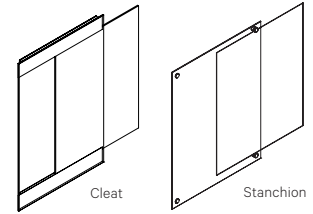

GlassWrite Envoy

A display and presentation board providing patient, guest or signage solution. GlassWrite Envoy is designed for continued and dynamic use with its dry-erase, guaranteed-to-clean, crystal clear glass covering. Leverage artwork, charts, images and information in lightweight boards, which can be easily switched without the use of tools. To change your artwork, simply slide your boards under the GlassWrite surface.

	Stanchion Mount	Cleat Mount	Optional Décor Insert*	Optional EganINK on top/bottom (3" border) for cleat mount only
24" w x 36" h (Standard Poster)	\$540	\$620	\$160*	\$90**
27" w x 40" h (Movie Poster)*	\$630	\$720	\$200*	\$115**
36" w x 48" h	\$1 310	\$1 490	\$300*	\$180**
40" w x 60" h (Bus Stop Poster)	\$1 510	\$1 730	\$430*	\$250**

Custom sizes available - Select next larger size and add \$150 to list / item
 *Decor panel insert sold separately, add price in chart above to overall list price.
 **Optional EganINK on top and bottom (3" border) for cleat mount Envoy