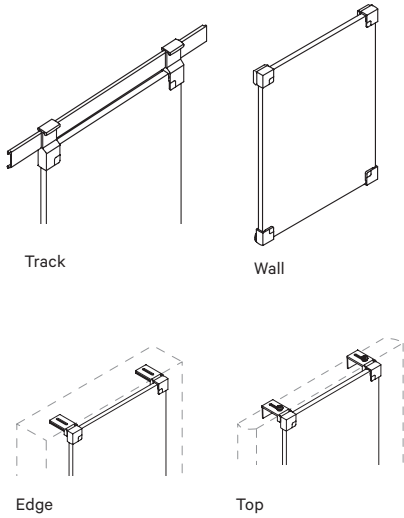

# Lightweight: VersaBoard

The most effective and versatile whiteboard in the world. The EVS™ surface hangs portrait or switches to landscape in seconds, with mounting options to suit every need. Incredibly lightweight, weighing as little as 3 1/2 lbs. Egan VersaBoard is reversible, offering double the work surface - and guaranteed-to-clean!

### 1 Board

Dimensions	Track Mount	Wall Mount	Edge Mount	Top Mount
26" w x 36" h	\$ 380	\$ 380	\$ 380	\$ 390
36" w x 48" h	\$ 630	\$ 630	\$ 630	\$ 640