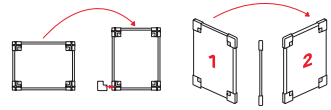

# Lightweight: VersaBoard

The most effective and versatile whiteboard in the world. The EVS™ surface hangs portrait or switches to landscape in seconds, with mounting options to suit every need. Incredibly lightweight, weighing as little as 3 1/2 lbs. Egan VersaBoard is reversible, offering double the work surface - and guaranteed-to-clean!

### 1 Board

Dimensions	Track Mount	Wall Mount	Edge Mount	Top Mount
26" w x 36" h	\$ 380	\$ 380	\$ 380	\$ 390
36" w x 48" h	\$ 630	\$ 630	\$ 630	\$ 640