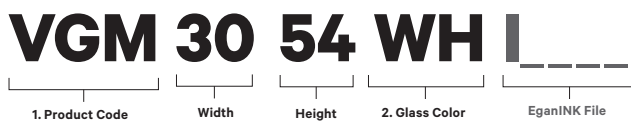

To see all 1,050 colors in the Egan Infinite Color Palette, visit egan.com

FABRIC

For a full list of Standard and Grade A fabric options, visit egan.com/fabrics-and-textiles/

EGANINK

Specify EganINK on glass for a minimum upcharge of \$200 or \$25/ sqft

HOW TO ORDER

WHAT'S IN THE BOX

Two (2) assorted color Dry-Erase Markers
One (1) EganCloth