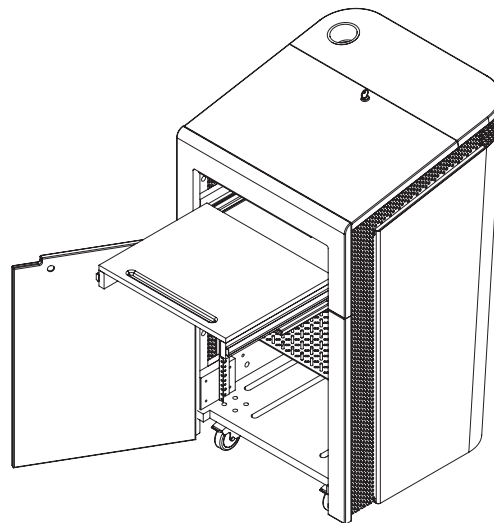

1. PRODUCT CODE

Code	Description
T3LS	TecTern III with laptop shelf.
T3TM	TecTern III with Finger Touch Monitor.

2. BODY FINISH

Code	Description	
WH ¹	White (non-textured)	¹ Default finish Standard: Locks on presenter side cabinet doors, casters, 19" industry standard AV rack with one shelf Custom color not available
GM	Gunmetal Gray (textured)	
EM	EganMetallic (textured)	
BL	Black (textured)	

3. OPTIONS

Code	Description	Price
B	Light - 12" electric goose neck lamp complete with dimmer switch.	\$ 205
CH	Cup Holder	\$ 40
T	Clock ¹	\$ 175

¹ Clock (T) is liquid crystal display with front control buttons. The clock is flush mounted. Battery included.

HOW TO ORDER

T3TM WH CH

1. Product Code

2. Body Finish

3. Options

TecTern™ S2

The popular TecTern™ series takes inspiration from the highly customizable 202 series instruction lecterns, bringing high functionality in a contemporary design and modest footprint. TecTern S2 features the size-class of TecTern TWO, but introduces a base and crown that can be specified to your needs. Highly tech friendly, beginning with space for a laptop. Tech is accessible with front and back access panels. At the side, slide out the integrated visualizer deck for comprehensive presentations.