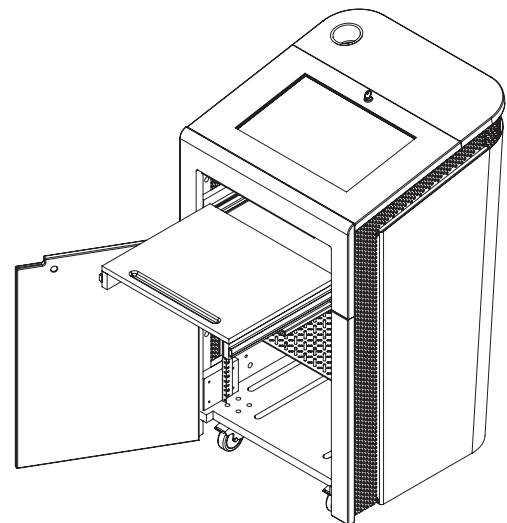

TecTern™ III

TecTern™ III brings a decidedly modern and sleek esthetic to the Egan technology lectern series. With soaring lines and swooping expanses of clean space, TecTern III makes an intelligent statement about the presenter and the presentation. Interactive presentations are easy, with a fully-integrated interactive flat panel - finger touch control that even guest presenters can use, because it connects to the PC with no drivers to install. T3TM includes annotation software.

1. PRODUCT CODE

Code	Description
T3LS	TecTern III with laptop shelf.
T3TM	TecTern III with Finger Touch Monitor.

2. BODY FINISH

Code	Description	
WH ¹	White (non-textured)	¹ Default finish Standard: Locks on presenter side cabinet doors, casters, 19" industry standard AV rack with one shelf Custom color not available
GM	Gunmetal Gray (textured)	
EM	EganMetallic (textured)	
BL	Black (textured)	

3. OPTIONS

Code	Description	Price
B	Light - 12" electric goose neck lamp complete with dimmer switch.	\$ 205
CH	Cup Holder	\$ 40
T	Clock ¹	\$ 175

¹ Clock (T) is liquid crystal display with front control buttons. The clock is flush mounted. Battery included.

HOW TO ORDER

T3TM WH CH

1. Product Code

2. Body Finish

3. Options

TecTern™ S2

The popular TecTern™ series takes inspiration from the highly customizable 202 series instruction lecterns, bringing high functionality in a contemporary design and modest footprint. TecTern S2 features the size-class of TecTern TWO, but introduces a base and crown that can be specified to your needs. Highly tech friendly, beginning with space for a laptop. Tech is accessible with front and back access panels. At the side, slide out the integrated visualizer deck for comprehensive presentations.