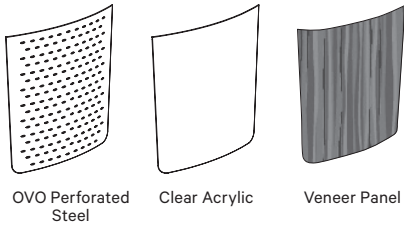

\$250 per color if Custom Color (CC) option selected

3. Choose Modesty Panel / Cable Manager Color

EganMetallic	Black	Charcoal	Gray	Platinum
EM	BL	CL	GR	PT
Putty	Sand	Slate	Taupe	Custom Color
PY	SN	SL	TA	CC

\$250 per color if Custom Color (CC) option selected

4. Modesty Facing Options

OVO Perforated Steel Clear Acrylic Veneer Panel

Code	Description	Price
OV	OVO Perforated Steel	\$ 380
AC	Clear Acrylic*	\$ 290
VP	Veneer Panel	\$ 540
BP	Basic Panel, No Facing	\$ 0