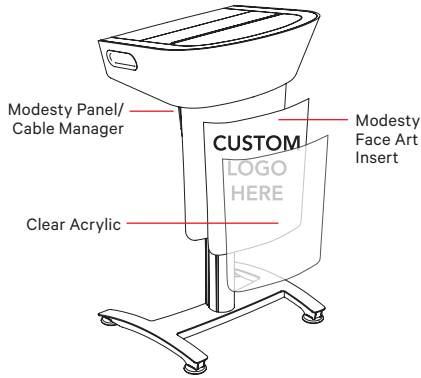

EganMetallic	Black	Charcoal	Gray	Platinum
EM	BL	CL	GR	PT

Putty	Sand	Slate	Taupe	Custom Color
PY	SN	SL	TA	CC

$250 per color if Custom Color (CC) option selected

Veneer Modesty Face Finish

Classic Veneer

Light Oak	Medium Oak	Dark Oak	Black Oak
LO	MO	DO	BO

Modern Veneer

Gray Oak
GO

Cherry	Mahogany	Natural Maple	Walnut
CH	MA	MP	WA

$250 per color if Custom Stain (CS) option selected

5. Modesty Facing Art Insert

Code	Description	Price
G	Custom art (EganINK) printed to fit 17 1/2" x 21 1/2" AC Modesty Facing Required	$ 415

Not available with Veneer Panel Option.

6. Light, Optional

Code	Description	Price
B	Light - 12" electric goose neck lamp complete with dimmer switch.	$ 205

7. Custom Logo Options

Code	Description	Price
T	Custom Logo, 3D installed or custom built	Call Customer Service.

Your Code Is