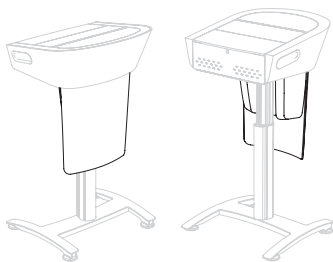

3. Choose Modesty Panel / Cable Manager Color

EganMetallic	Black	Charcoal	Gray	Platinum
EM	BL	CL	GR	PT
Putty	Sand	Slate	Taupe	Custom Color
PY	SN	SL	TA	CC

$250 per color if Custom Color (CC) option selected