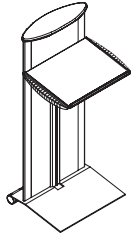

OVO

Egan's commitment to design is showcased in this exciting aluminum lectern. Soft rubber grips keep the presenter firmly connected to their presentation. The document platform is an angled surface with a lip at the front and is suitable for reference notes, includes soft rubber grips, and is height-adjustable 37" h–40" h. Adjusts to horizontal for laptop use. The perforated steel front available in any of our Smooth Etex finishes. The front panel is available in wood veneer.

Dimensions	Etex	Veneer	
22 1/2" w x 49" h x 21" d	\$2 970	\$3 320	Document Shelf: Angled 19" w x 15" d with lip to keep notes in place Below Shelf Storage: 13" w x 4" d (reduces to 1" d at front) Height-adjustable document platform adjusts from 37" h to 40" h Document Platform, Crown and Casters finished black only

1. PRODUCT CODE

Code	Description
OVLW	OVO Lectern

2. FINISH

Etex Finish

EganMetallic	Black	Charcoal	Gray	Platinum	Putty	Sand	Slate	Taupe
EM	BL	CL	GR	PT	PY	SN	SL	TA

Smooth Etex finish is available only on perforated front panel. Solid back panel is black only