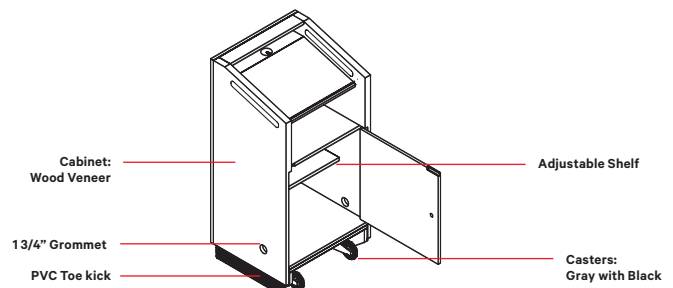

HOW TO ORDER

LCLF MP BT

1. Product Code   2. Finish   3. Options

Specify finish followed by options, as shown in sample code below
Veneer finish only, for Etex finish, see 202 EganLectern