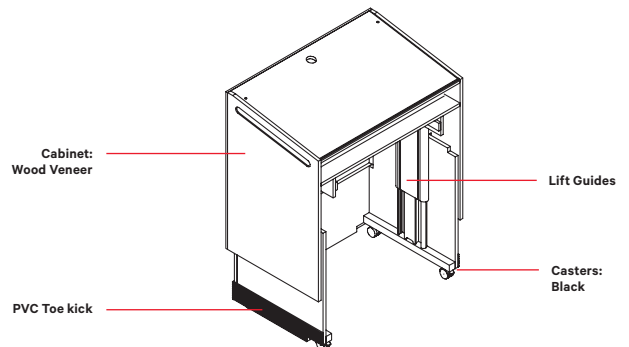

Wood Veneer ADA

Height-adjustable, real wood veneer ADA Lectern is equipped with a push button electric-lift mechanism that adjusts the working height 34"-44". Inside clearance accommodates wheelchair access and complies with universal design and the Americans with Disabilities Act. Wiring grommets for field setup of laptops, tablets and microphone.

Dimensions	Wood Veneer	
Upper Position: 37 3/4"w x 44"h x 24"d	$7 440	The electric-lift motor has a one-year warranty 2" locking casters for easy mobility
Lower Position: 37 3/4"w x 34"h x 24"d		
Worksurface: 36 1/2"w x 24"d		
Inside Clearance: 30"w x 24"d		

1. PRODUCT CODE

Code	Description
LCLH	Wood Veneer ADA

2. FINISH

Light Oak	Medium Oak	Dark Oak	Black Oak	Cherry	Mahogany	Natural Maple	Walnut
LO	MO	DO	BO	CH	MA	MP	WA

Custom Stain available - Add $250 to list, per item

3. OPTIONS

Code	Price	Description
B	$ 205	Light - 12" electric goose neck lamp complete with dimmer switch.
T	$ 175	Clock - Liquid Crystal Display clock with front control buttons. The clock is flush-mounted in the top right corner of the crown support. Battery included.

HOW TO ORDER

Specify finish followed by options, as shown in sample code below.