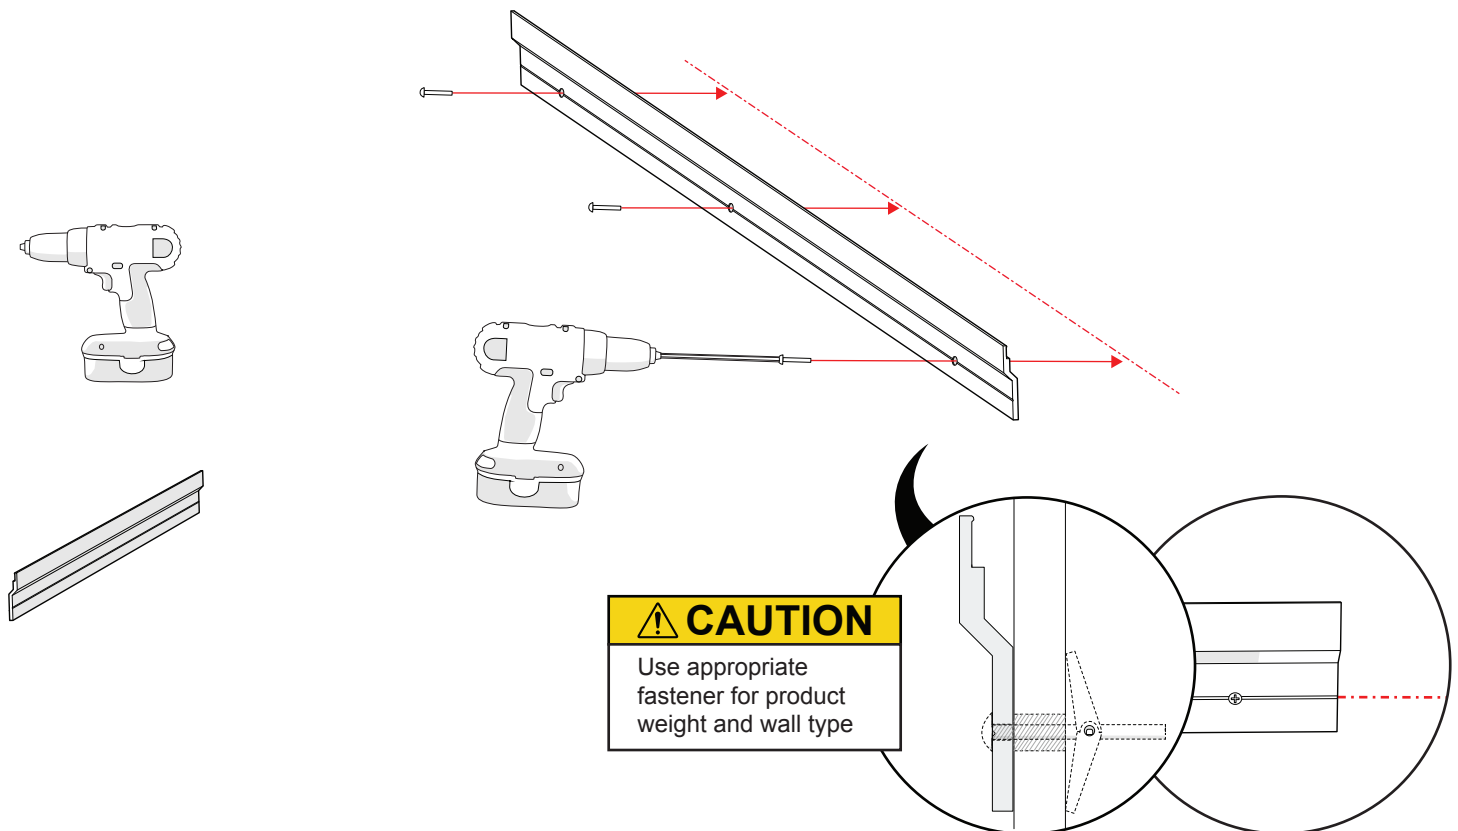

Assembly & Installation