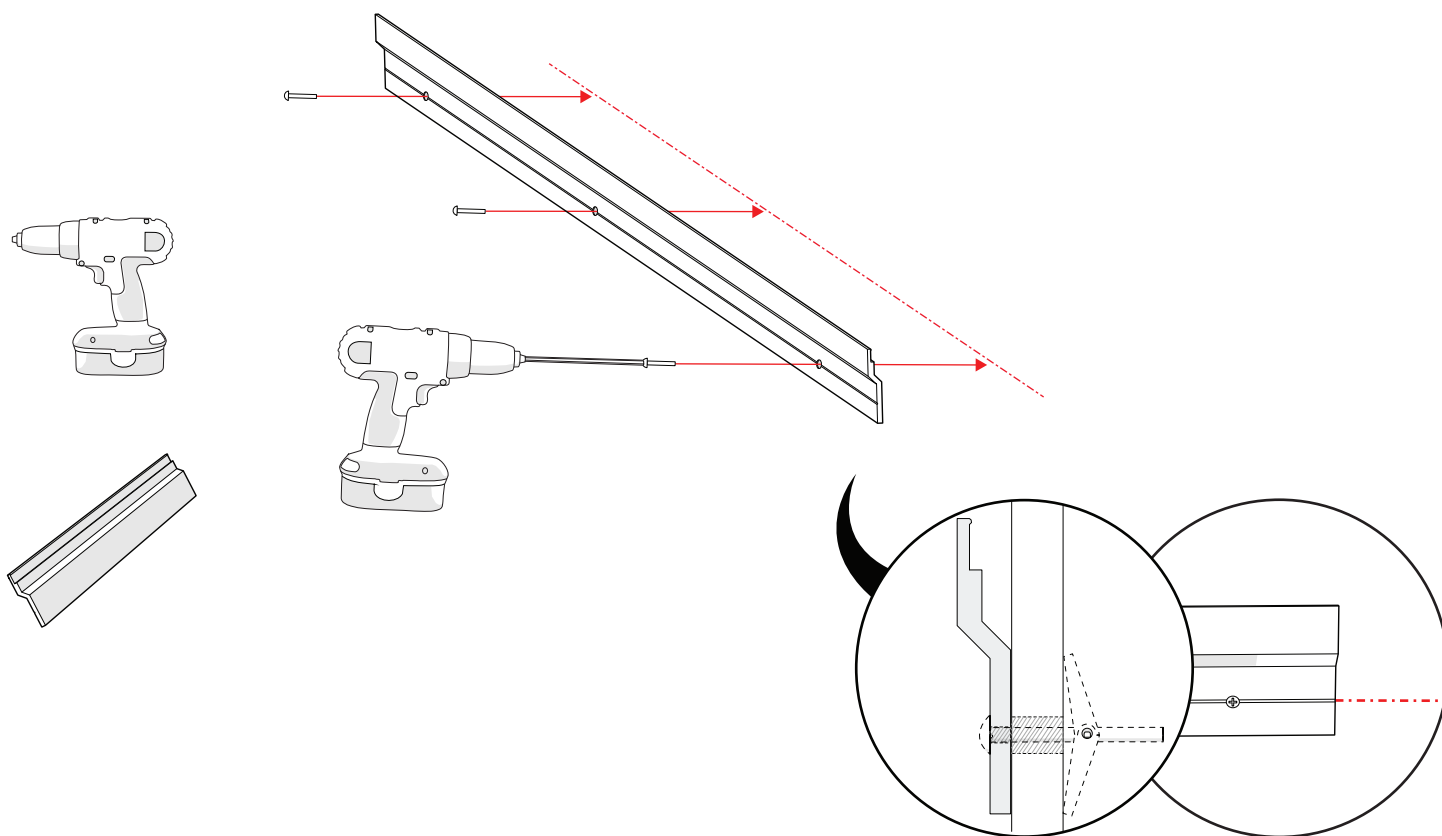

Assembly & Installation

Dimension Tack Boxcore

DTB - 19mm

Assembly & Installation

Assembly & Installation