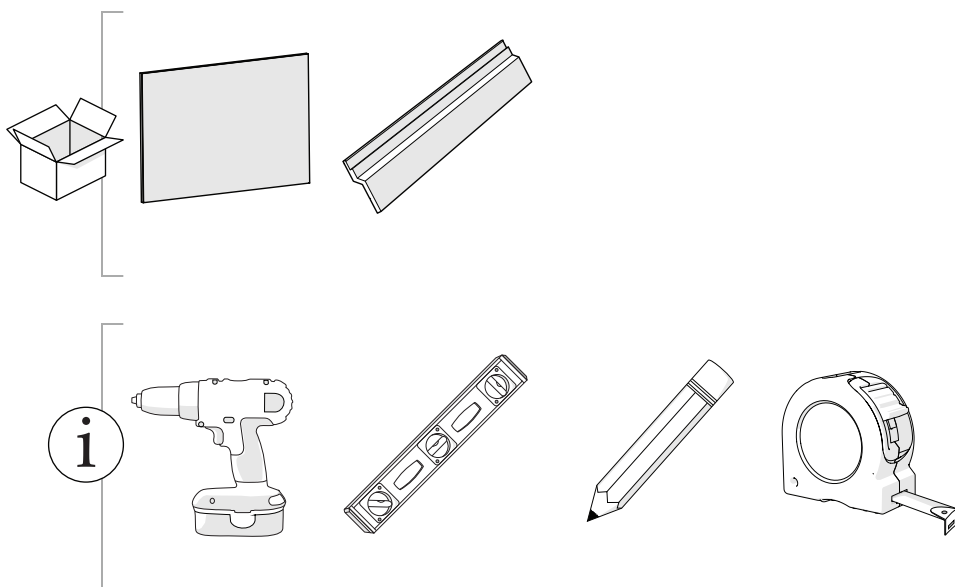

Assembly & Installation

Dimension Tack Boxcore

DTB - 19mm

Assembly & Installation

Assembly & Installation