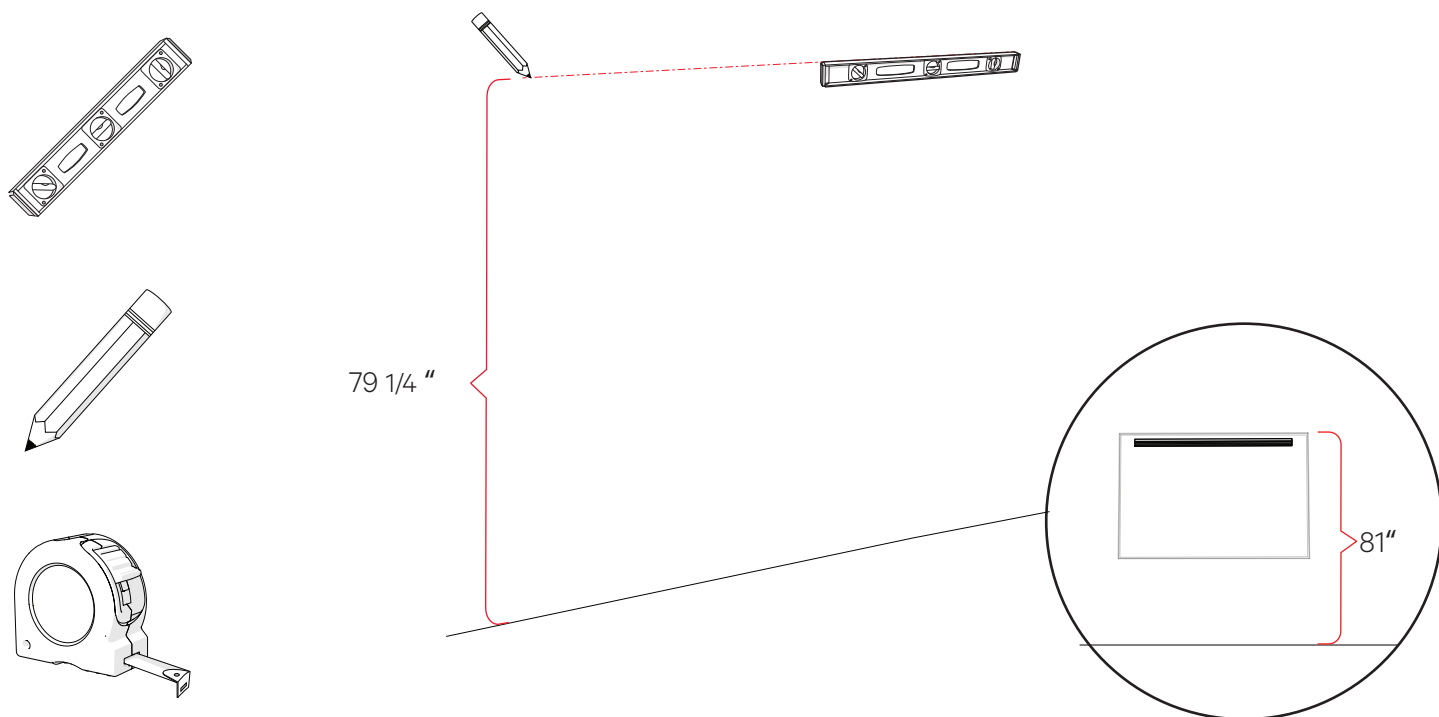

Assembly & Installation

Dimension Tack Boxcore

DTB - 19mm

Assembly & Installation

Assembly & Installation