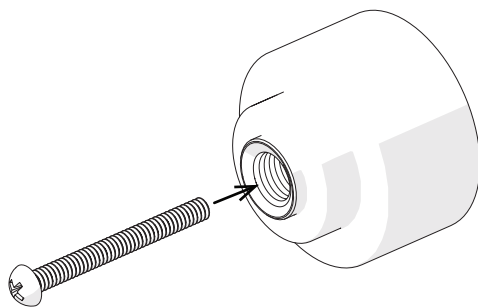

W x H	A	B	C	
24" w x 36" h	81"	32"	20"	4
48" w x 32" h	81"	28"	44"	4
36" w x 48" h	81"	44"	32"	4
40" w x 60" h	81"	56"	36"	4

x4 +

x4 +