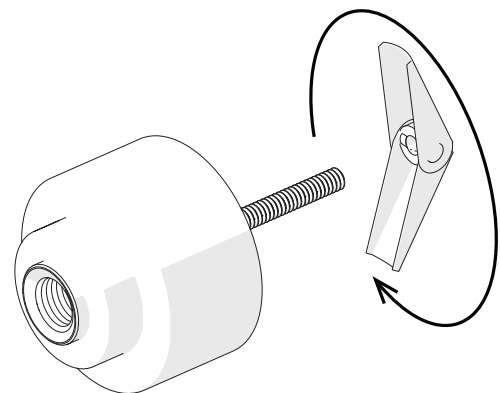

W x H	A	B	C	
24" w x 36" h	81"	32"	20"	4
48" w x 32" h	81"	28"	44"	4
36" w x 48" h	81"	44"	32"	4
40" w x 60" h	81"	56"	36"	4

x4 +

x4 +