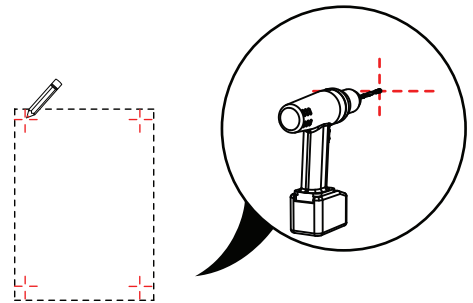

Assembly & Installation

GlassWrite Envoy

DGE

x4 +

x4 +

Assembly & Installation

W x H	A	B	C	
24" w x 36" h	81"	32"	20"	4
48" w x 32" h	81"	28"	44"	4
36" w x 48" h	81"	44"	32"	4
40" w x 60" h	81"	56"	36"	4

x4 +