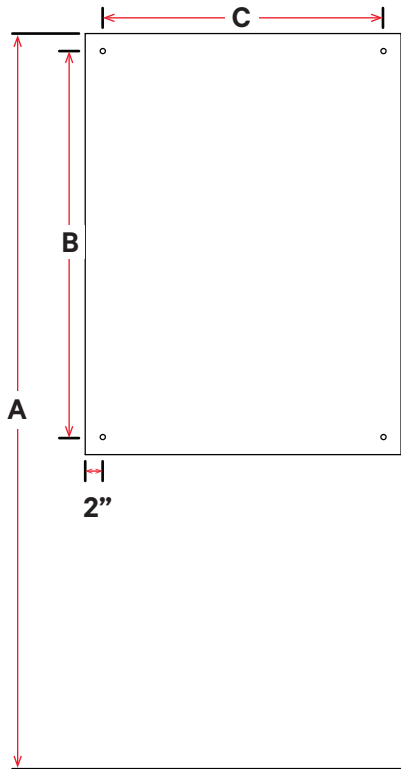

Assembly & Installation

GlassWrite Envoy

DGE

x4 +

x4 +

Assembly & Installation

W x H	A	B	C	
24" w x 36" h	81"	32"	20"	4
48" w x 32" h	81"	28"	44"	4
36" w x 48" h	81"	44"	32"	4
40" w x 60" h	81"	56"	36"	4

x4 +